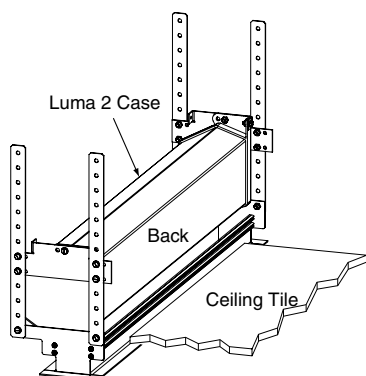

*These sizes include 30 cm black drop as standard—NO EXTRA CHARGE!

See page 21 for our Ceiling Opening Trim Kit.

Note: For ceiling-recessed installation, the Luma 2 and Luma 2 with AutoReturn are available with the Ceiling Opening Trim Kit (see page 21).

For any Luma 2 with a Ceiling Opening Trim Kit, Draper recommends adding 30 cm of black drop at the top.

An aluminum operating pole may also be helpful.

Need more information?
Visit www.draperinc.com
for more details on all our products.

FAX: UK 01536 206777