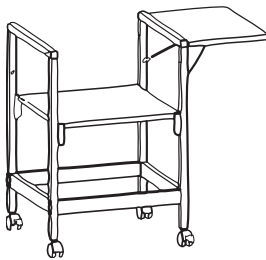

OHP Trolleys

- Mobil standard overhead projector trolley.
- With one multi height and micro.
- Adjustable centre shelf and one side shelf.
- Equipped with 4 wheels with two locking castors.
- Available in grey and anthracite/beechn
- Additional side table and bottom shelf available

Lightweight Portable Projector Stands

- Lightweight portable projector, computer or data stand.
- With two sturdy shelves.
- Basic shelf max. weight on it 8 kg
- Additional shelf max. weight on it 4 kg
- Easy set up and manipulation
- Foldable and portable
- Available in grey and anthracite/beechn

Quadra Overhead Projector

- 4 different models (250 W and 400 W) for various education and business applications
- Designed for quick and easy set-up
- Astonishes with its simplicity and quality
- Quadra is equipped with unique optical elements

Standard Twin Overhead Projector

- Conveniently situated controls
- High performance optics
- Impressive light output
- Twin lamps for convenience
- Fine focus/fringe control
- Reliable and low noise
- Pocket for cable storage

Sava 250C

- Available in two versions with either electronic or classic transformer
- Easy set up and manipulation
- Silent cooling system
- Elegant transportation
- Perfect picture due to the top optical elements (3-element vario projection lens and condenser)
- A handy case is included in the standard package

Projector Lamps

- 24V/250 Watt
- 36V/400 Watt

OHP Trolley