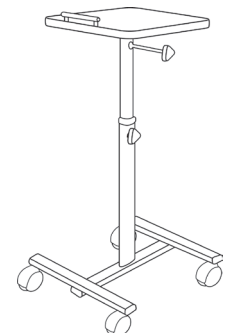

High End AV Trolley