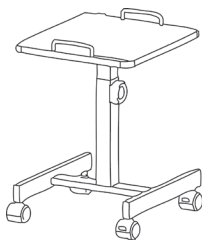

## Sava 250C

- Available in two versions with either electronic or classic transformer
- Easy set up and manipulation
- Silent cooling system
- Elegant transportation
- Perfect picture due to the top optical elements (3-element vario projection lens and condenser)
- A handy case is included in the standard package

## Projector Lamps

- 24V/250 Watt
- 36V/400 Watt

OHP Trolley

Standard AV Trolley

Trolley/Projector Description	Part No.
<b>AV Trolleys for LCD/DLP/Slide Projectors</b>	
Standard AV Trolley, adjustable height, grey	962005
High end AV Trolley, adjustable height/angle, grey	962006
High end AV Trolley, adjustable height/angle, anthracite/beechn	962007
Optional laptop/DVD shelf for 962006	962008
Optional laptop/DVD shelf for 962007	962009
<b>OHP Trolleys</b>	
Standard OHP Trolley, grey	962000
Standard OHP Trolley, anthracite/beechn	962001
Additional side table for 962000, grey	962003
Additional side table for 962001, anthracite/beechn	962023
Bottom shelf for 9620000	962004
Bottom shelf for 9620001	962024
<b>Lightweight Portable Projector Stands</b>	
Projector stand with twin shelf, grey	962012
Projector stand with twin shelf, anthracite/beechn	962013
<b>Overhead Projectors</b>	
Quadra Single 250, 250W	961000
Quadra Twin 250, 250W	961001
Standard Twin 250, 250W	961004
Standard Twin 400, 400W	961007
Sava 250C, standard, 250W	961005
<b>Projector Lamps</b>	
24V/250 W	965005
36V/400W	965006