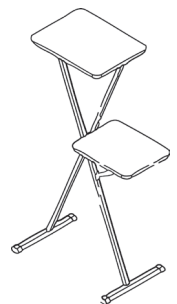

## Sava 250C

- Available in two versions with either electronic or classic transformer
- Easy set up and manipulation
- Silent cooling system
- Elegant transportation
- Perfect picture due to the top optical elements (3-element vario projection lens and condenser)
- A handy case is included in the standard package

## Projector Lamps

- 24V/250 Watt
- 36V/400 Watt

OHP Trolley

Standard AV Trolley

Trolley/Projector Description	Part No.
<b>AV Trolleys for LCD/DLP/Slide Projectors</b>	
Standard AV Trolley, adjustable height, grey	962005
High end AV Trolley, adjustable height/angle, grey	962006
High end AV Trolley, adjustable height/angle, anthracite/beechn	962007
Optional laptop/DVD shelf for 962006	962008
Optional laptop/DVD shelf for 962007	962009
<b>OHP Trolleys</b>	
Standard OHP Trolley, grey	962000
Standard OHP Trolley, anthracite/beechn	962001
Additional side table for 962000, grey	962003
Additional side table for 962001, anthracite/beechn	962023
Bottom shelf for 9620000	962004
Bottom shelf for 9620001	962024
<b>Lightweight Portable Projector Stands</b>	
Projector stand with twin shelf, grey	962012
Projector stand with twin shelf, anthracite/beechn	962013
<b>Overhead Projectors</b>	
Quadra Single 250, 250W	961000
Quadra Twin 250, 250W	961001
Standard Twin 250, 250W	961004
Standard Twin 400, 400W	961007
Sava 250C, standard, 250W	961005
<b>Projector Lamps</b>	
24V/250 W	965005
36V/400W	965006